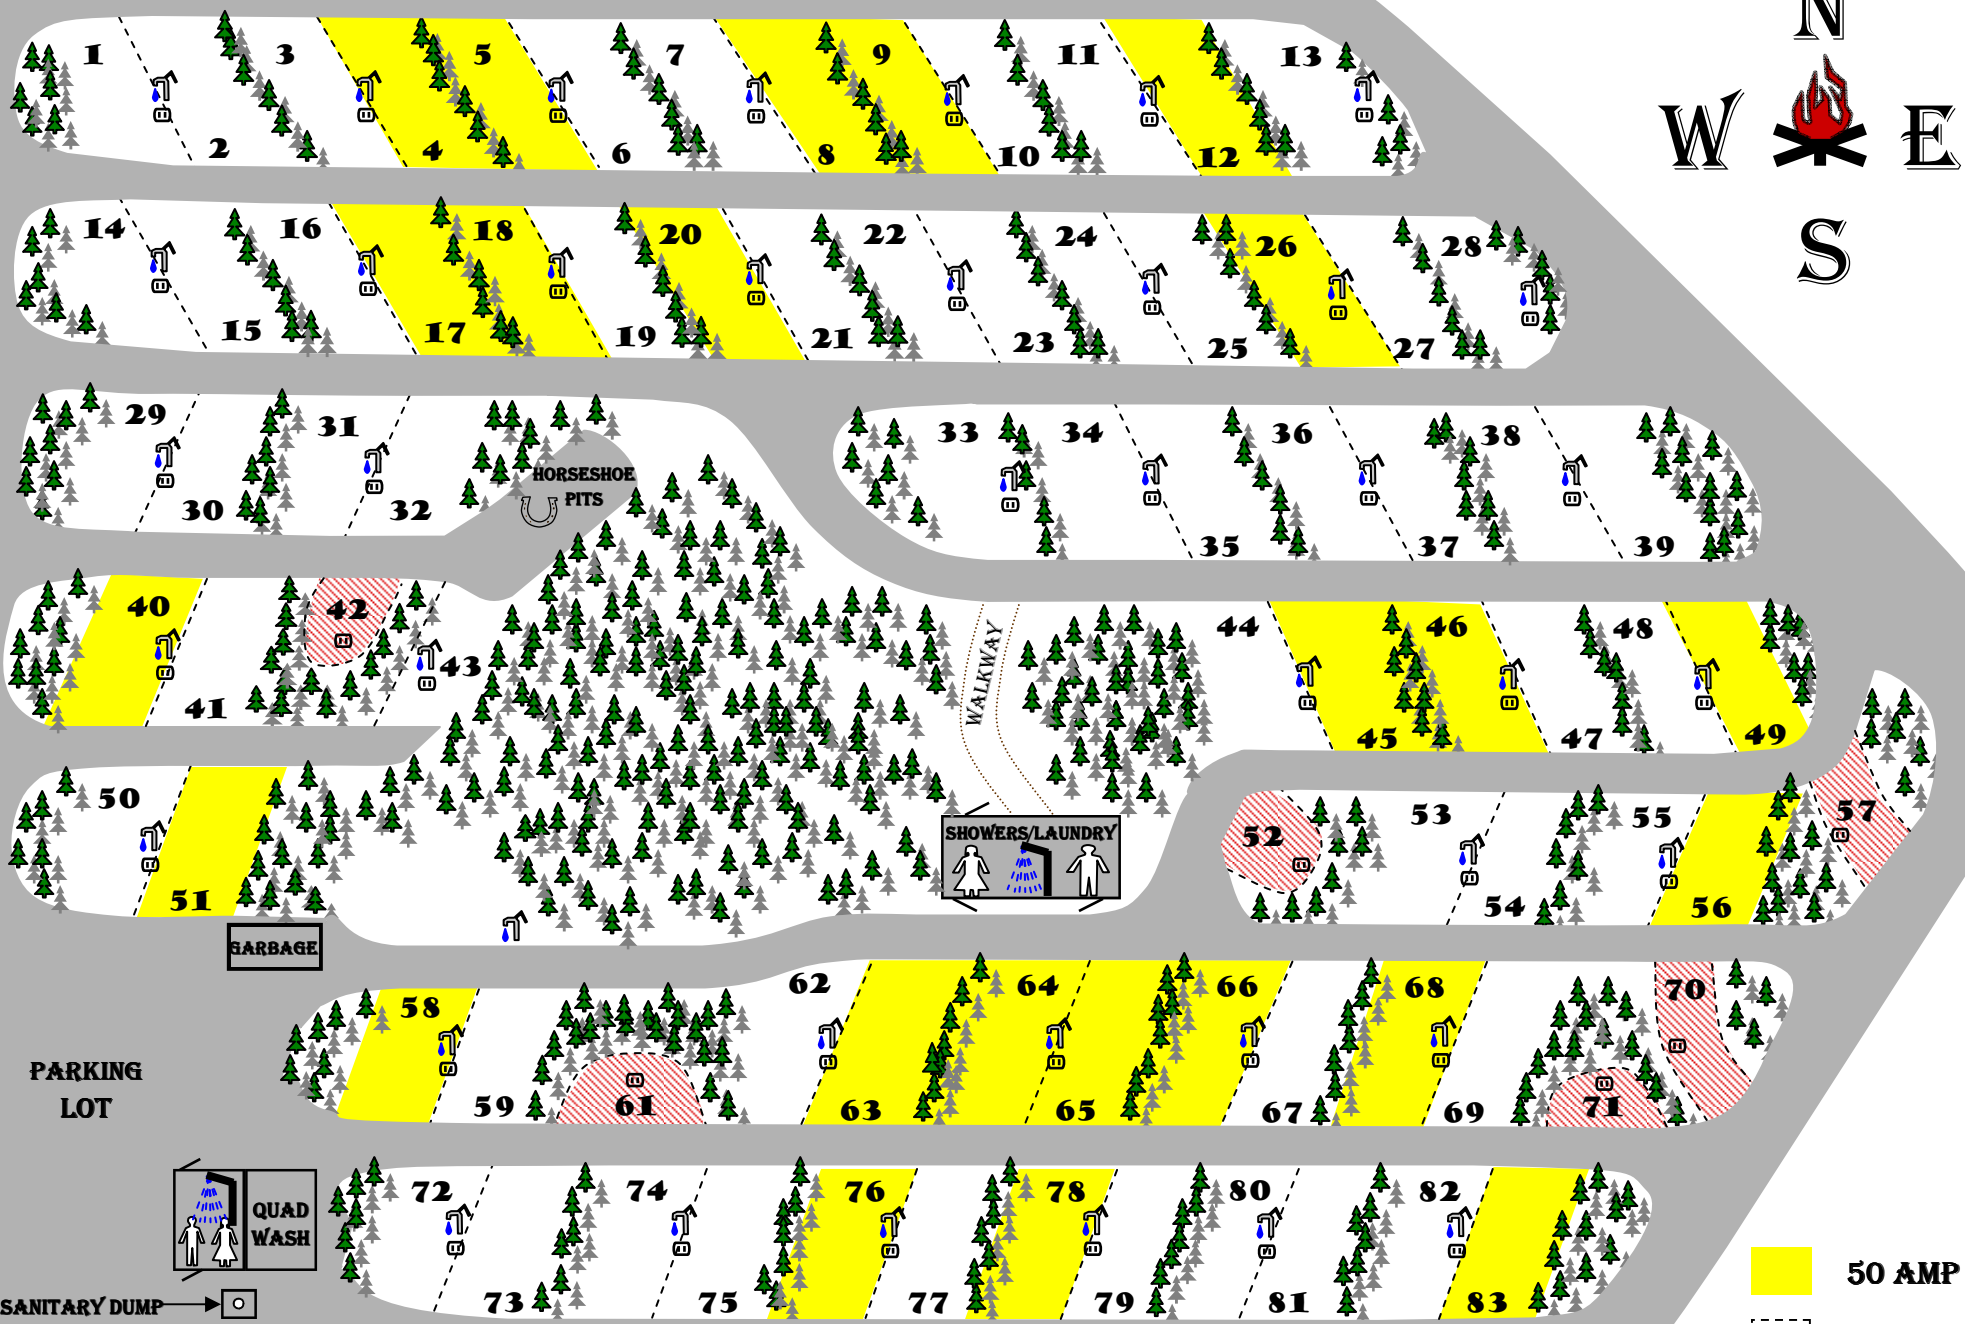

OUTWEST CAMPING & RV PARK (403) 844-3083

- OFFICE
- ICE
- WOOD SHED
- PROPANE

YOUR RV & ATV GETAWAY
WWW.OUTWESTCAMPING.COM

- 50 AMP
- 30 AMP
- 15 AMP